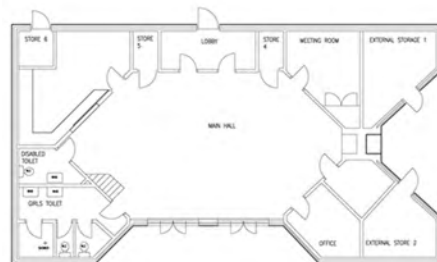

## RADLETT GUIDES HUT

Type	Community / Leisure
Client	Radlett District Guides Association
Location	Radlett, Hertfordshire
Value	£150,000
Dates	1992

*Designed for Radlett Guides the building is intended to evoke a large meeting canopy tent nestling within a forest clearing, inside the fire place forms a focal point for the various activities, study groups and training courses that are carried out throughout the year.*